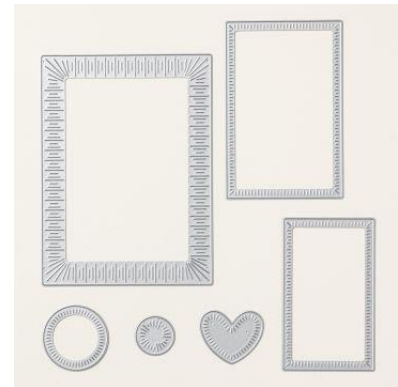

www.stampingwithlinda.com

Tropical Leaf Punch]
#161248 \$22.00

Tropical Leaf Photopolymer Stamp Set
#161242 \$20.00

Tropical Leaf Bundle
#161249 \$37.75

Growth Takes Time Cling Stamp Set
#161497 \$24.00

Elegant Borders Dies
#161593 \$32.00